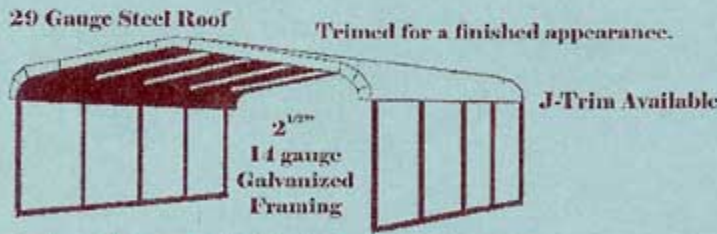

Carolina Carports, Inc.

Quality Is Our First Priority.

Special Low Price!
Look at sizes and prices before you buy!
Protect your investment with our products.

18'x21'
Double Carport
\$895.00
14 Gauge, 5' legs

18'x21'
Double Carport
\$995.00
12 Gauge, 5' legs

CCI will manufacture & customize carports or garages of different of different sizes and 13 different colors.

Certified Carports

meet 120 mph winds for the 14 gauge and the 12 gauge will meet up to 130 mph winds. Also both will meet 30 psf snowload. (Snow load certifications vary by state please be sure to ask about yours.)

Call your local dealer:

Visit us at: www.carolinacarportsinc.com

NOTE: Frame 1 ft. shorter than roof length-wise.

14 Gauge regular style, standard height 5' This is our most economical and top selling carports but, doesn't have a warranty. Please see back for additional options.